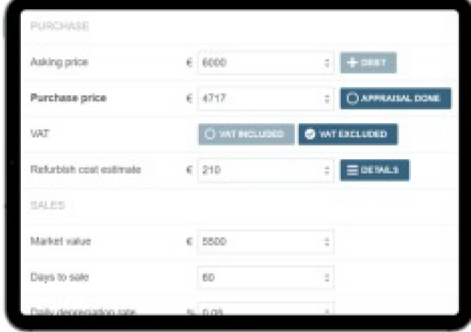

If you think your dealership could save some time from trade-in processes, you'll be glad to know that by opting for Modera Trade-In solution your wish shall be granted.

By the way, you'll get to enjoy both the product and the added time for free during the first 30 days. After the trial period you can calculate the price according to your specific needs.

[Ready for the free trial!](#)

We hope to soon introduce your trade-in processes to the future!

With kind regards,
Modera

If you don't want to hear about the products and offers of Modera, you can unsubscribe [Thank you!](#)

[f](#) [in](#)